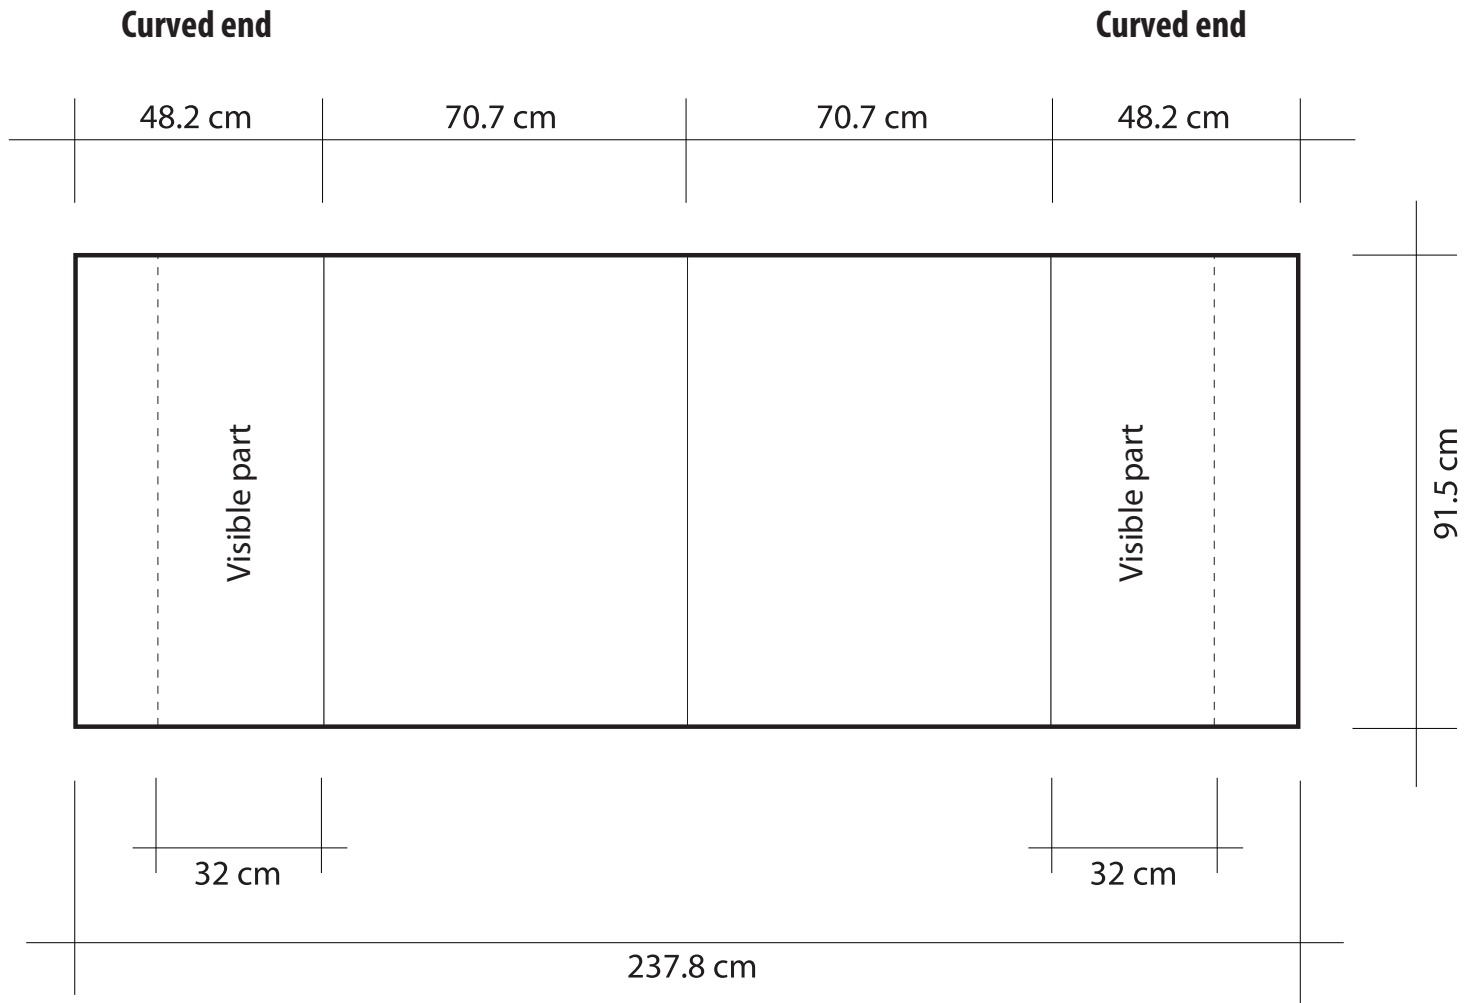

TABLE TOP

Template

February 2012

- 3 cm of Bleed around each graphic
- Files with fonts in "CREATE OUTLINE"
- .EPS files

PRÉSENTATION
DESIGN
EXPOSITIONS