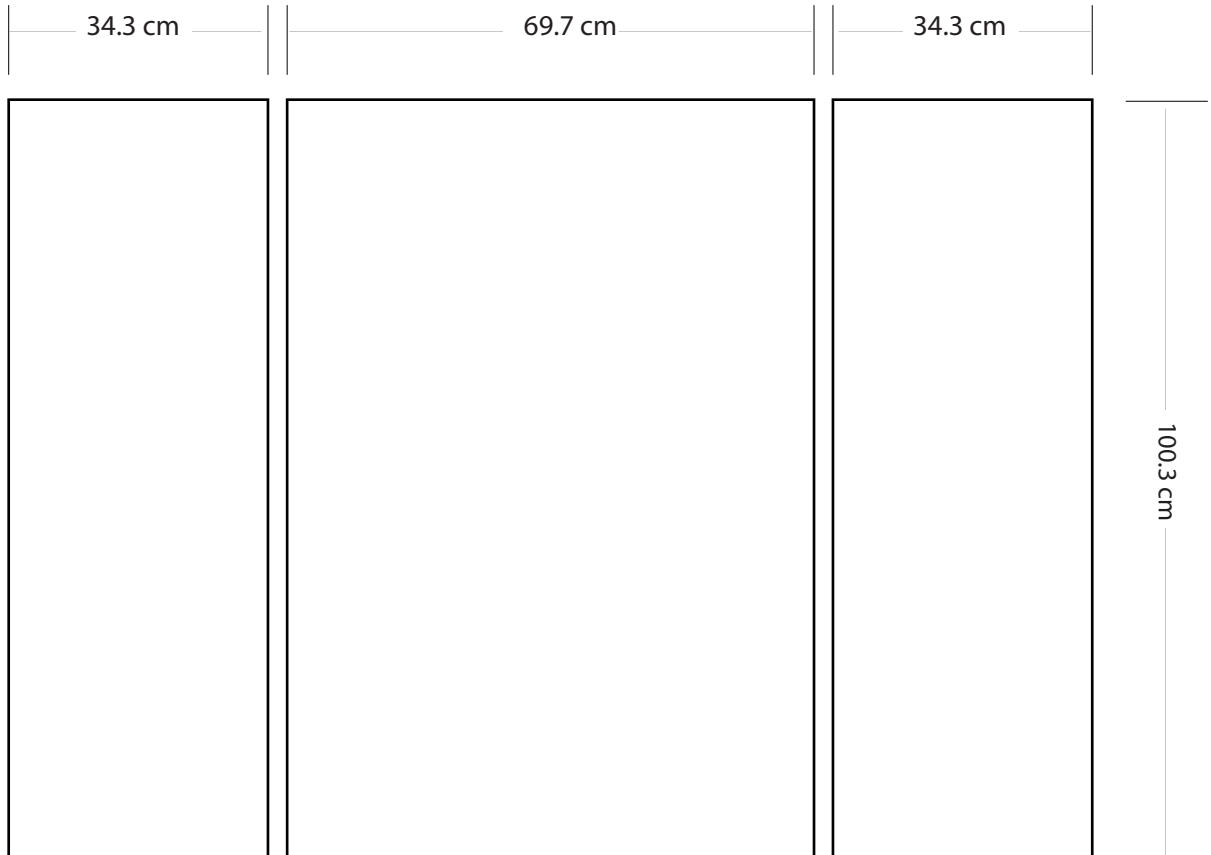

COMPTOIR EXPRESS (Inside mesures)

Template

February 2012

- 3 cm of Bleed around each graphic
- Files with fonts in "CREATE OUTLINE"
- .EPS files

**PRÉSENTATION
DESIGN**
EXPOSITIONS