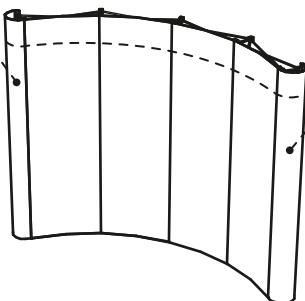

Stand BEST 10' courbe / *curve*

February 2012

BANDEAU DROIT STRAIGHT HEADER

BANDEAU HEADER

6 PANELS CURVED HEADER
BANDEAU "wrap around"

BANDEAU "standard"
4 PANELS CURVED HEADER

ÉCRAN MURAL

COMPTOIR EN 2 PARTIES 2 PIECE COUNTER GRAPHIC

COMPTOIR EN 1 PARTIE " wrap around" 1 PIECE COUNTER GRAPHIC