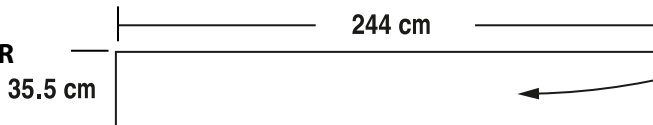

Stand BEST 10' courbe / *curve*

February 2012

BANDEAU DROIT STRAIGHT HEADER

BANDEAU HEADER

6 PANELS CURVED HEADER
BANDEAU "wrap around"

BANDEAU "standard"
4 PANELS CURVED HEADER

ÉCRAN MURAL

COMPTOIR EN 2 PARTIES 2 PIECE COUNTER GRAPHIC