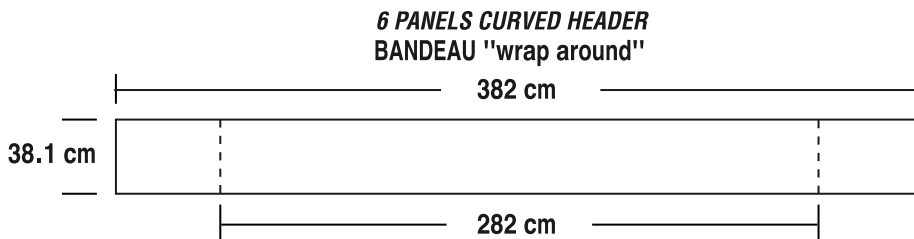

Stand BEST 10' courbe / *curve*

February 2012

BANDEAU DROIT STRAIGHT HEADER

BANDEAU HEADER

6 PANELS CURVED HEADER
BANDEAU "wrap around"

BANDEAU "standard"
4 PANELS CURVED HEADER

ÉCRAN MURAL

COMPTOIR EN 2 PARTIES 2 PIECE COUNTER GRAPHIC