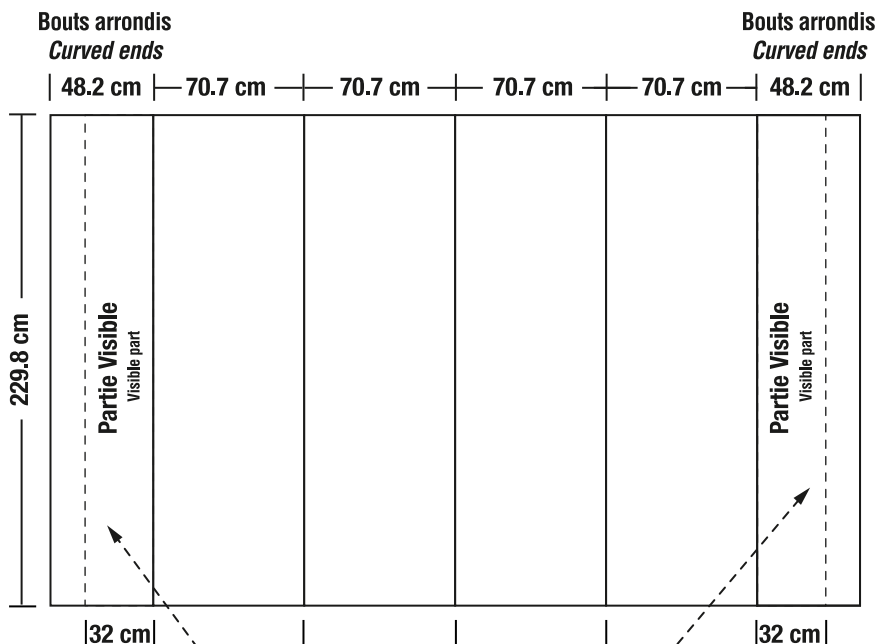

Stand BEST 10' courbe / *curve*

February 2012

BANDEAU DROIT STRAIGHT HEADER

BANDEAU HEADER

6 PANELS CURVED HEADER
BANDEAU "wrap around"

BANDEAU "standard"
4 PANELS CURVED HEADER

ÉCRAN MURAL

COMPTOIR EN 2 PARTIES 2 PIECE COUNTER GRAPHIC

COMPTOIR EN 1 PARTIE " wrap around" 1 PIECE COUNTER GRAPHIC