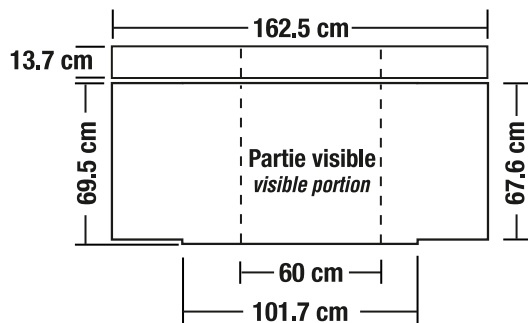

Stand BEST 10' courbe / *curve*

February 2012

BANDEAU DROIT STRAIGHT HEADER

BANDEAU HEADER

6 PANELS CURVED HEADER
BANDEAU "wrap around"

BANDEAU "standard"
4 PANELS CURVED HEADER

ÉCRAN MURAL

COMPTOIR EN 2 PARTIES 2 PIECE COUNTER GRAPHIC

COMPTOIR EN 1 PARTIE " wrap around" 1 PIECE COUNTER GRAPHIC